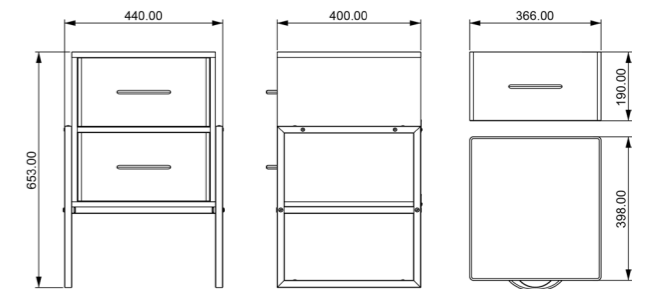

Different colors available

\*F-011

800 x 300 x 445 mm

Different colors available

Block Building Unit

F-001

Different colors available

F-002