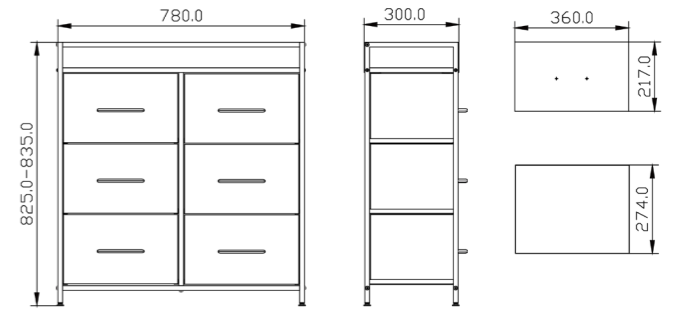

Different colors available

F-010