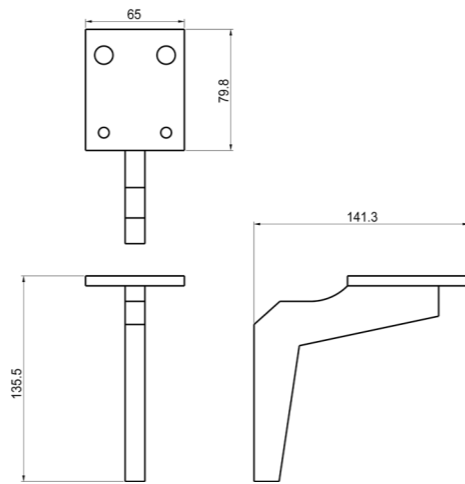

L-006

Material: Aluminum
Different colors available