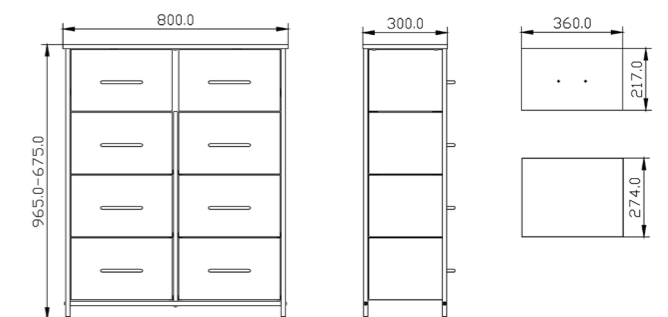

F-009

Different colors available