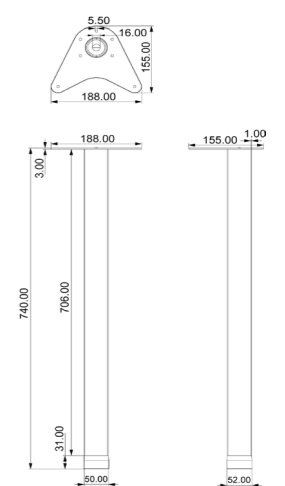

Material: Steel
Different colors available

Material: Steel
Different colors available

Material: Steel
Different colors available

L-004

Material: Steel
Different colors available

www.advance-hardware.com

www.advance-hardware.com