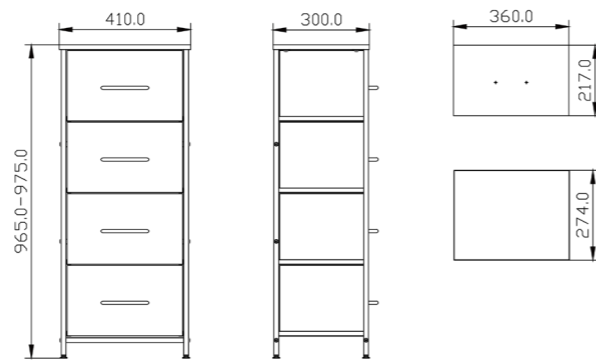

F-005

Different colors available