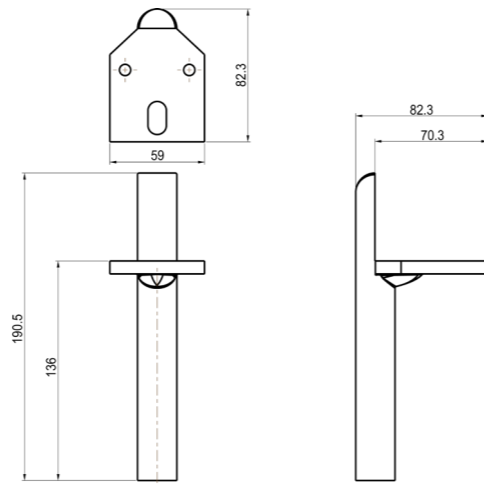

L-005

Material: Aluminum
Different colors available