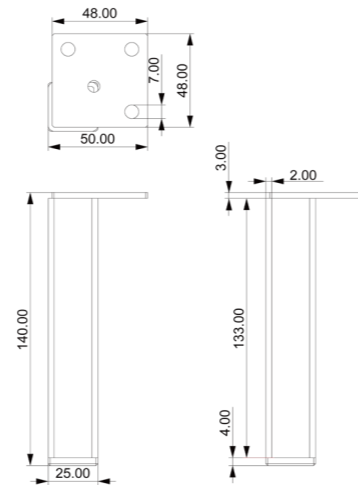

Material: Steel
Different colors available