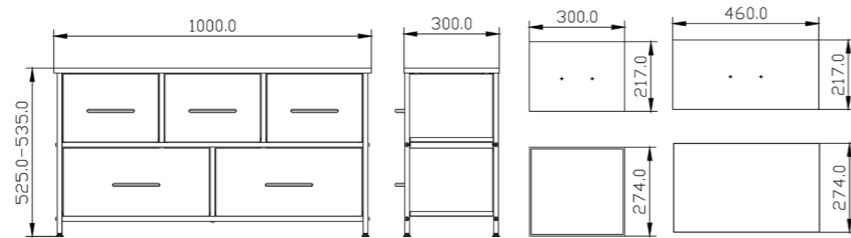

F-006

Different colors available