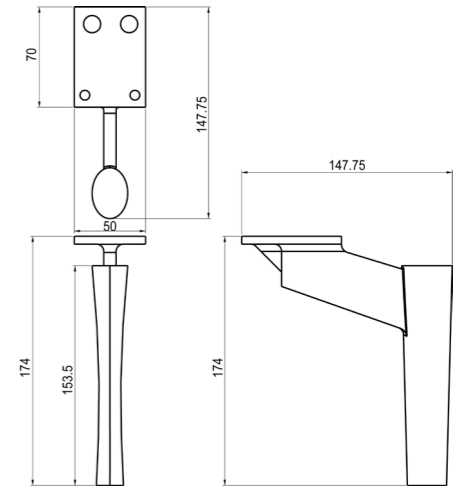

L-007

Material: Aluminum
Different colors available