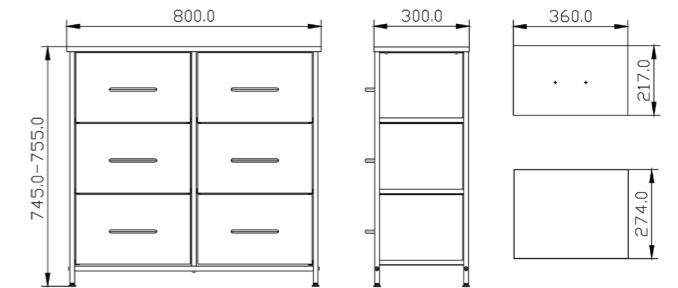

Different colors available

F-008