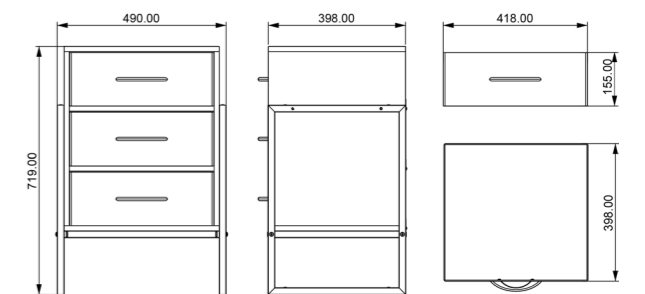

F-002

Different colors available