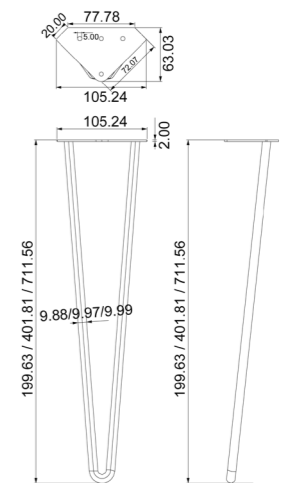

L-003

Material: Steel
Different colors available