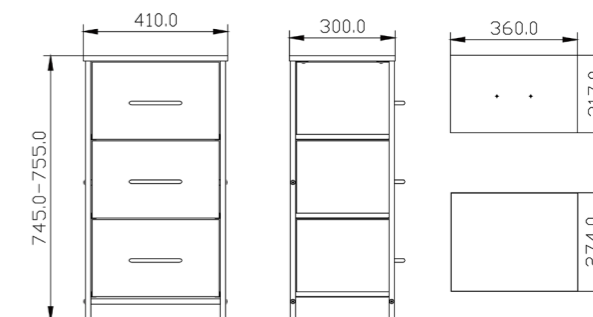

www.advance-hardware.com