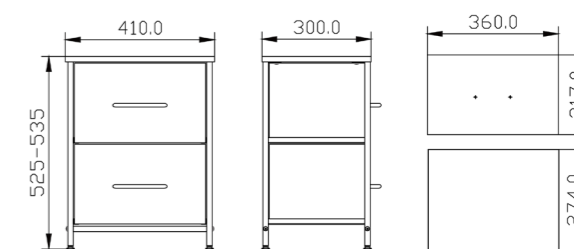

F-004

Different colors available