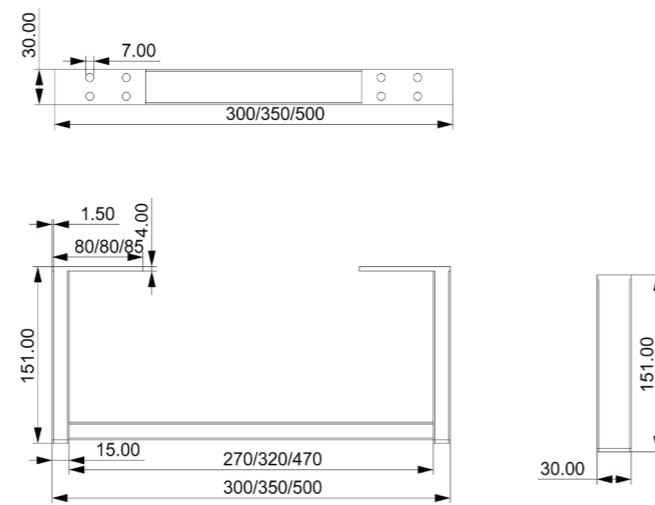

L-002

Material: Steel
Different colors available