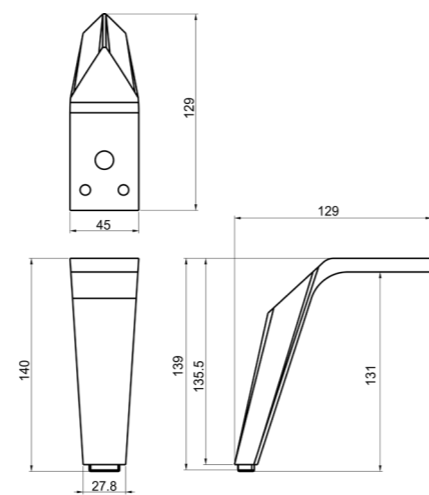

F-015

Different sizes and colors available  
Desk Height Range: 720MM-1200MM

www.advance-hardware.com

F-015

Different sizes and colors available  
Desk Height Range: 720MM-1200MM

Bar Tables & Chairs

\*T-001

L-008

Material: Aluminum  
Different colors available

www.advance-hardware.com

L-009

Material: Aluminum  
Different colors available

L-010

Material: Stainless Steel  
Different colors available

Mobile Brackets