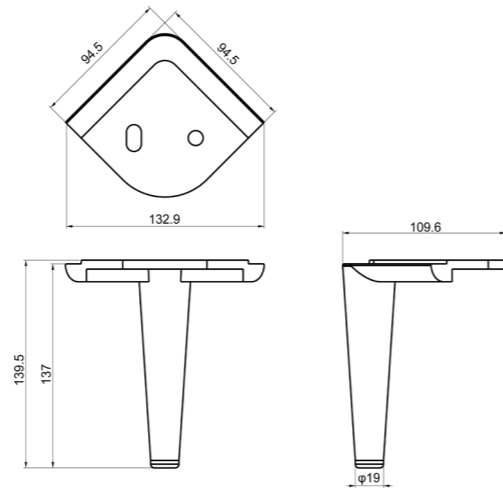

L-009

Material: Aluminum
Different colors available