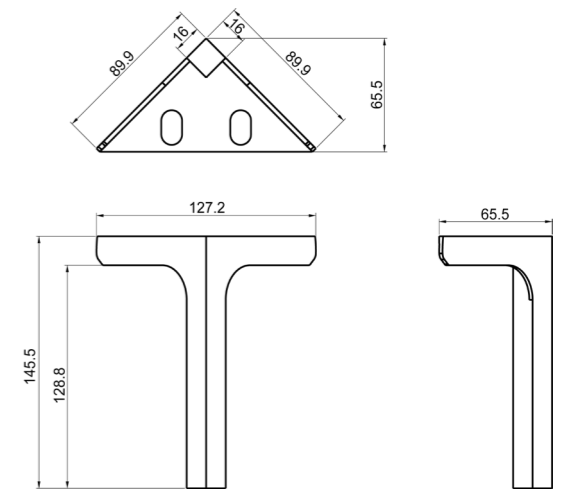

L-008

Material: Aluminum
Different colors available

www.advance-hardware.com